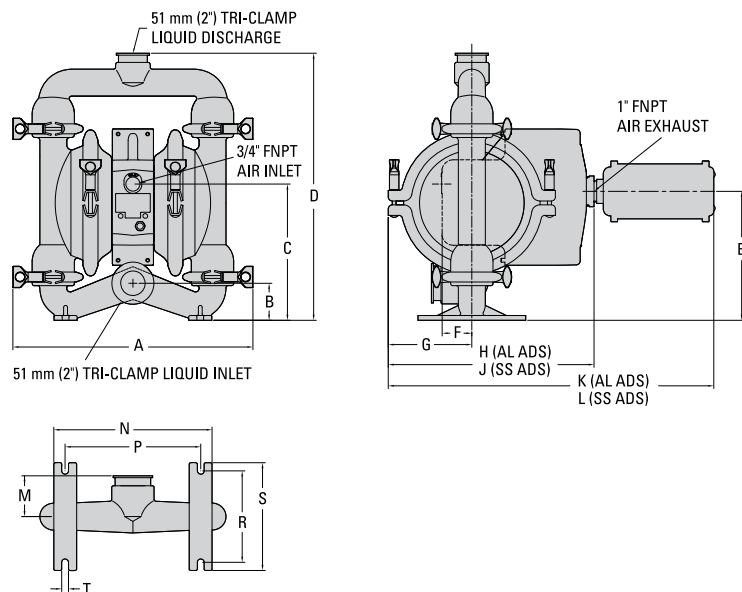

PS4 METAL PUMP

38 mm (1-1/2") Pump
Maximum Flow Rate:
375 lpm (99 gpm)

DIMENSIONAL DRAWINGS

PS4 Metal

DIMENSIONS

ITEM	METRIC (mm)	STANDARD (inch)
A	368	14.5
B	64	2.5
C	225	8.9
D	429	16.9
E	213	8.4
F	48	1.9
G	138	5.4
H	340	13.4
J	334	13.2
K	537	21.1
L	532	21.0
M	51	2.0
N	262	10.3
P	224	8.8
R	150	5.9
S	178	7.0
T	10	0.4
U	48	1.9
V	338	13.3
W	224	8.8
X	155	6.1
Y	193	7.6
Z	13	0.5

LW0227 REV. E

PUMP DATA

Specifications:

Ship Weight..... Aluminum 21 kg (46 lb)
 316 Stainless Steel 28 kg (62 lb)
 Cast Iron 30 kg (66 lb)
 Air Inlet 3/4"
 Liquid Inlet..... 1-1/2"
 Liquid Outlet..... 1-1/4"

PS4 Metal Saniflo™

DIMENSIONS

ITEM	METRIC (mm)	STANDARD (inch)
A	396	15.6
B	64	2.5
C	225	8.9
D	442	17.4
E	213	8.4
F	48	1.9
G	138	5.4
H	340	13.4
J	334	13.2
K	537	21.1
L	532	21.0
M	67	2.7
N	261	10.3
P	224	8.8
R	151	5.9
S	178	7.0
T	10	0.4

LW0228 REV. C

PERFORMANCE

**PS4 METAL
EZ-INSTALL TPE-FITTED**

Max. Flow Rate.....314 lpm (83 gpm)
 Max. Inlet Pressure8.6 bar (125 psig)
 Max. Solids Passage..... 4.8 mm (3/16")
 Max. Suction Lift.....7.1 m Dry (23.3')
 8.6 m Wet (28.4')