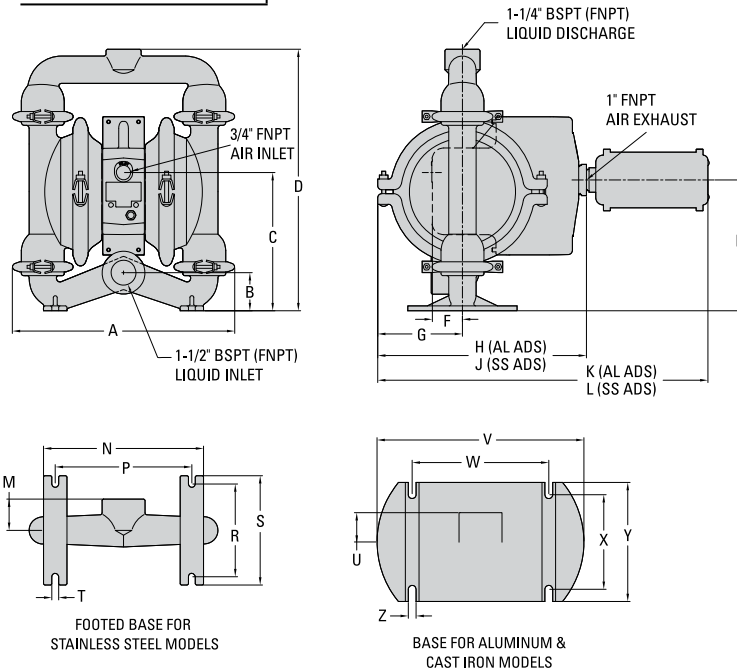

PS4 METAL PUMP

38 mm (1-1/2") Pump
Maximum Flow Rate:
375 lpm (99 gpm)

DIMENSIONAL DRAWINGS

PS4 Metal

DIMENSIONS

ITEM	METRIC (mm)	STANDARD (inch)
A	368	14.5
B	64	2.5
C	225	8.9
D	429	16.9
E	213	8.4
F	48	1.9
G	138	5.4
H	340	13.4
J	334	13.2
K	537	21.1
L	532	21.0
M	51	2.0
N	262	10.3
P	224	8.8
R	150	5.9
S	178	7.0
T	10	0.4
U	48	1.9
V	338	13.3
W	224	8.8
X	155	6.1
Y	193	7.6
Z	13	0.5

LW0227 REV. E

PUMP DATA

Specifications:

Ship Weight..... Aluminum 21 kg (46 lb)
 316 Stainless Steel 28 kg (62 lb)
 Cast Iron 30 kg (66 lb)
 Air Inlet 3/4"
 Liquid Inlet..... 1-1/2"
 Liquid Outlet..... 1-1/4"

PS4 Metal Saniflo™

DIMENSIONS

ITEM	METRIC (mm)	STANDARD (inch)
A	396	15.6
B	64	2.5
C	225	8.9
D	442	17.4
E	213	8.4
F	48	1.9
G	138	5.4
H	340	13.4
J	334	13.2
K	537	21.1
L	532	21.0
M	67	2.7
N	261	10.3
P	224	8.8
R	151	5.9
S	178	7.0
T	10	0.4

LW0228 REV. C

PERFORMANCE

**PS4 METAL
EZ-INSTALL TPE-FITTED**

Max. Flow Rate.....314 lpm (83 gpm)
 Max. Inlet Pressure8.6 bar (125 psig)
 Max. Solids Passage..... 4.8 mm (3/16")
 Max. Suction Lift.....7.1 m Dry (23.3')
 8.6 m Wet (28.4')